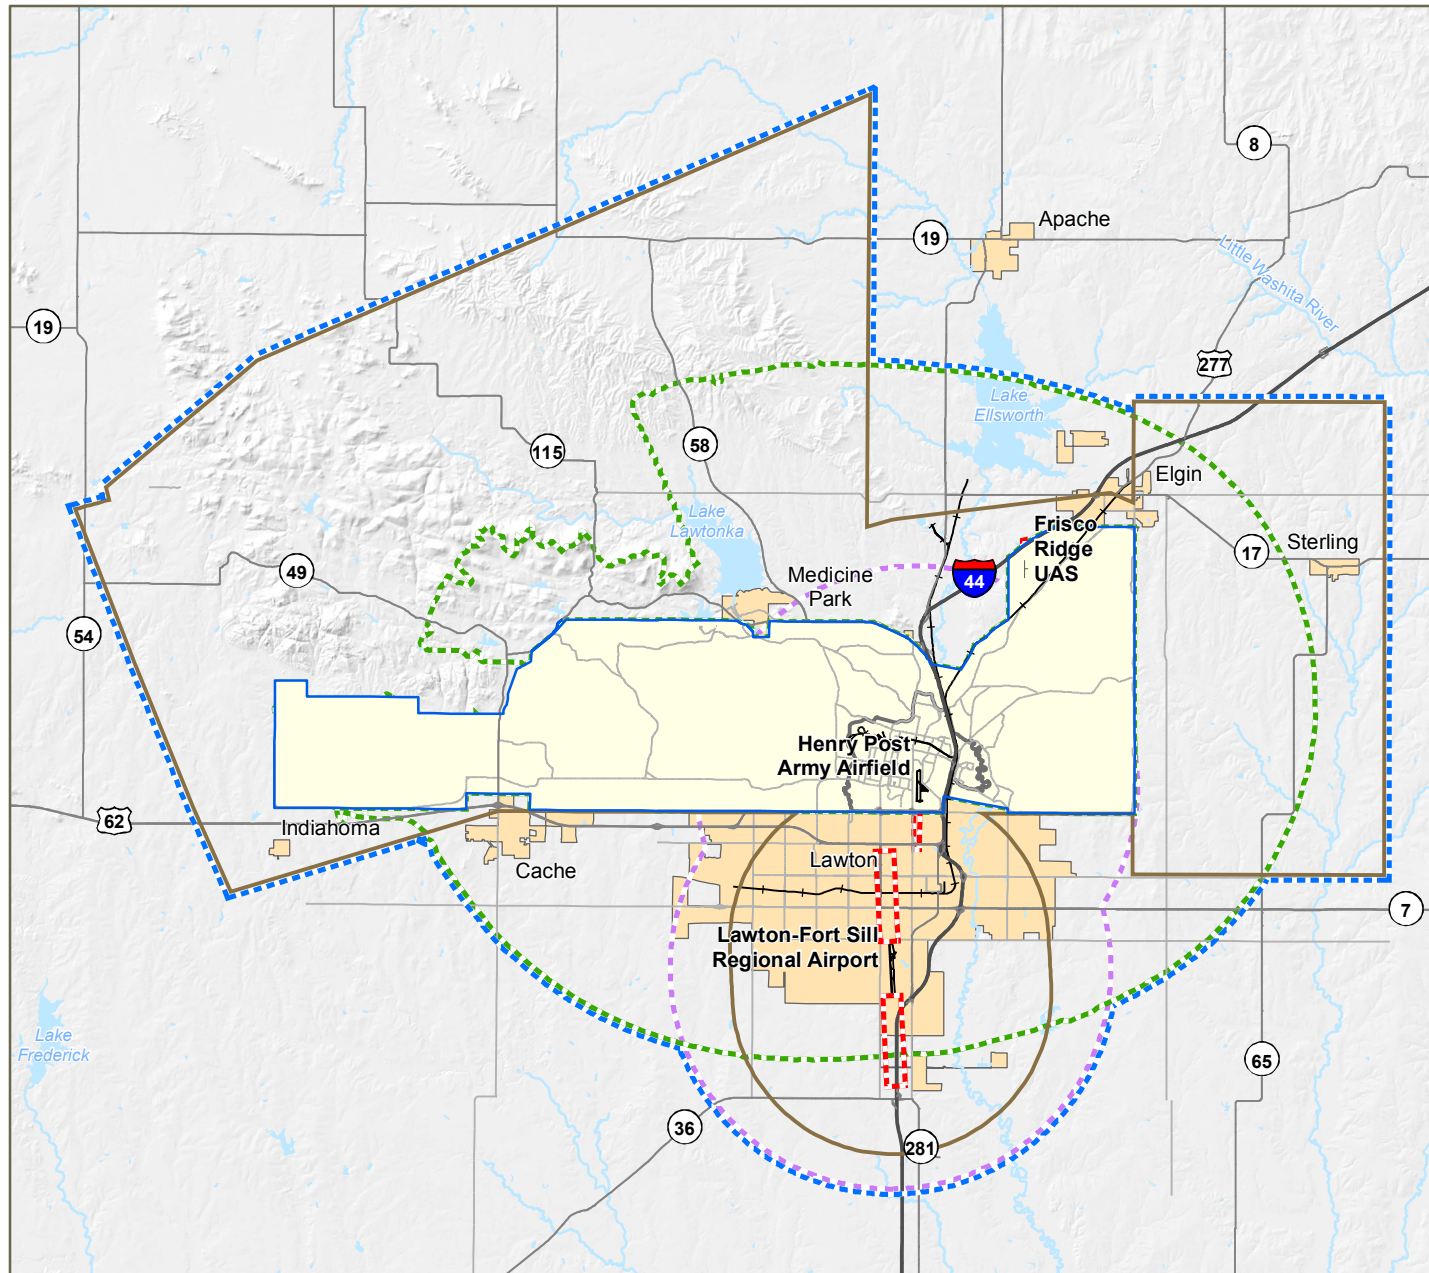

Figure 18

### Military Compatibility Overlay District

#### Legend

- Military Compatibility Overlay District
- Safety MCA
- Noise MCA
- Vertical Obstruction MCA
- No Drone Zone MCA
- Cantonment
- Fort Sill
- JLUS Partner City / Town
- Interstate
- Highway
- Railroad
- Stream / River
- Water Body
- Airfield Runway

Source: Matrix Design Group, 2017.

0 5 Miles